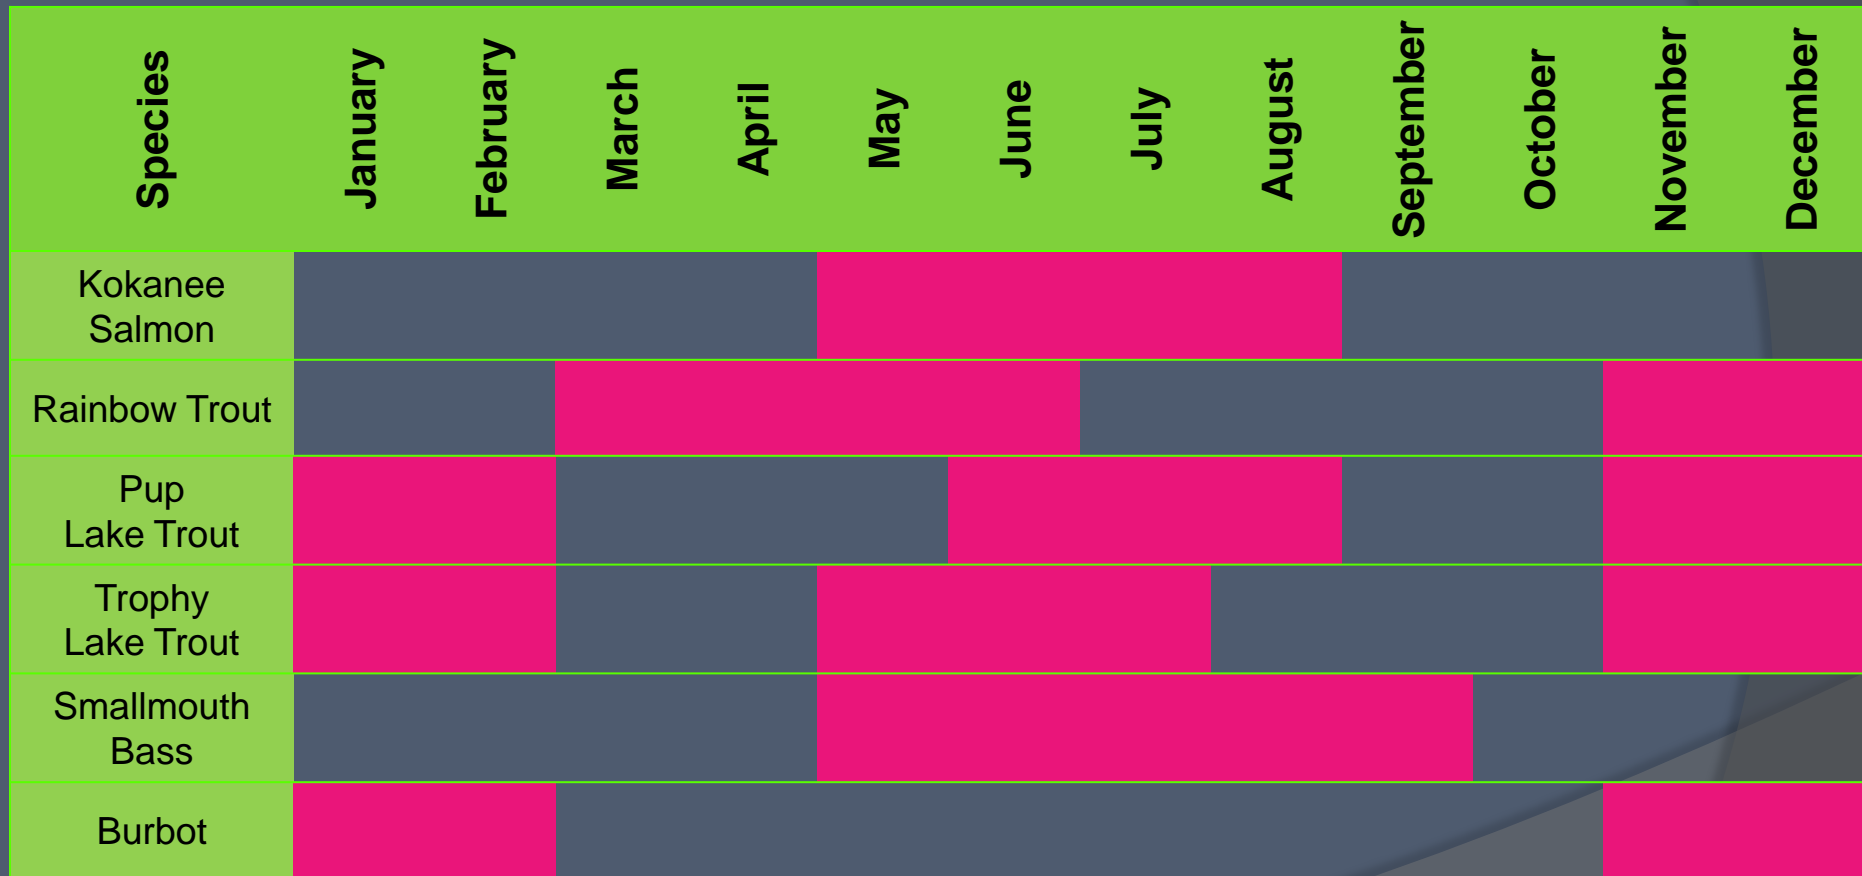

# “Primetime” Fishing by Species

 - Indicates “Primetime”